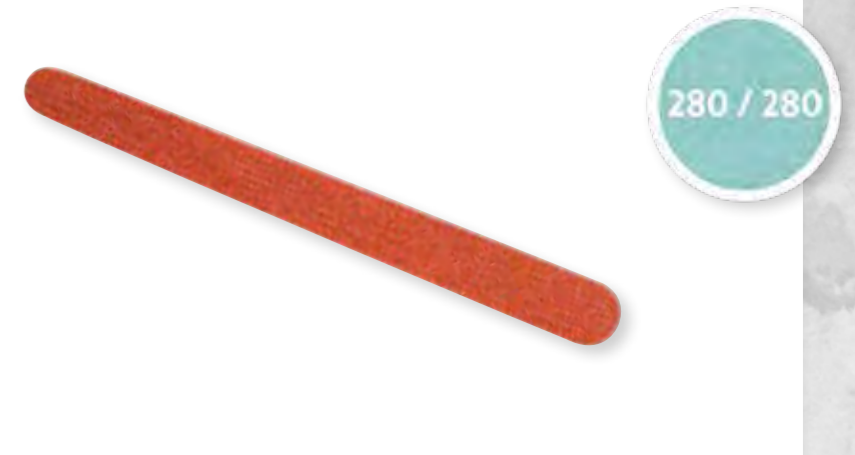

Art. No.: 020010

Papiernagelfeile
110 mm, 10 Stück

Emery Board
110 mm, 10 pcs.